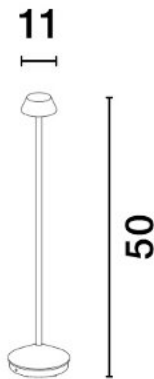

PRODUCT PHOTOGRAPH

GENERAL INFORMATION

Product Code	9030559
Collection	Outdoor
Product Category	Floor
Product Family	Arion
Mounting Location	N/A
Application Environment	Outdoor
Specifications	

DIMENSION & WEIGHT

LxWxH (cm)	D: 11 H: 50
Cut out (cm)	N/A
Weight (Kgr)	0.395

TECHNICAL DRAWING

MATERIAL & COLOR

Product Color	Rust
Body Material	Aluminium & Pc

APPLICATION & MOUNTING

Ambient Working Temp.	Max 45 oC
Type of Protection	IP65
Dimmable	No
Type of Dimming (Optional)	N/A
Mounting type	Surface
Mounting Depth (cm)	N/A
Led Module Replaceable	No
Light Source	LED