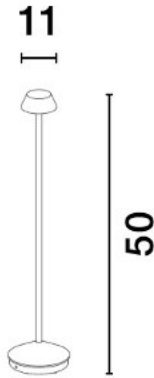

NOVA LUCE

PRODUCT DATASHEET

Version: 001

PRODUCT PHOTOGRAPH

TECHNICAL DRAWING

GENERAL INFORMATION

Product Code	9030558
Collection	Outdoor
Product Category	Floor
Product Family	Arion
Mounting Location	N/A
Application Environment	Outdoor
Specifications	

DIMENSION & WEIGHT

LxWxH (cm)	D: 11 H: 50
Cut out (cm)	N/A
Weight (Kgr)	0.395

MATERIAL & COLOR

Product Color	Black
Body Material	Aluminium & Pc

APPLICATION & MOUNTING

Ambient Working Temp.	Max 45 oC
Type of Protection	IP65
Dimmable	No
Type of Dimming (Optional)	N/A
Mounting type	Surface
Mounting Depth (cm)	N/A
Led Module Replaceable	No
Light Source	LED

Power (Nominal)	4 W
Input voltage (Nominal)	220-240Vac
Mains Frequency	50/60Hz

PHOTOMETRICAL DATA

Luminous Flux	187 lm
Color Temperature	3000 K
Light Color (Designation)	Warm White

WARRANTY

Warranty	3 Years
----------	----------------