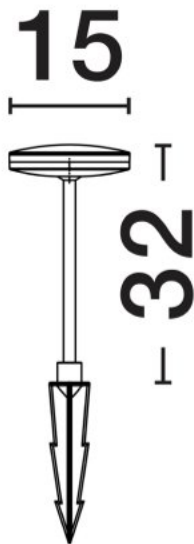

NOVA LUCE

PRODUCT DATASHEET

Version: 001

PRODUCT PHOTOGRAPH

TECHNICAL DRAWING

GENERAL INFORMATION

Product Code	9030720
Collection	Outdoor
Product Category	Bollard
Product Family	Nawa
Mounting Location	Ground
Application Environment	Outdoor
Specifications	Antisalt Protection

DIMENSION & WEIGHT

LxWxH (cm)	D: 15 H: 32
Cut out (cm)	N/A
Weight (Kgr)	0.735

MATERIAL & COLOR

Product Color	Black
Body Material	Aluminium

APPLICATION & MOUNTING

Ambient Working Temp.	Max 45 oC
Type of Protection	IP65
Dimmable	No
Type of Dimming (Optional)	N/A
Mounting type	Surface
Mounting Depth (cm)	N/A
Led Module Replaceable	Yes
Light Source	LED

Power (Nominal)	12 W
Input voltage (Nominal)	220-240Vac
Mains Frequency	50/60Hz

PHOTOMETRICAL DATA

Luminous Flux	666 lm
Color Temperature	3000 K
Light Color (Designation)	Warm White

WARRANTY

Warranty	3 Years
----------	----------------