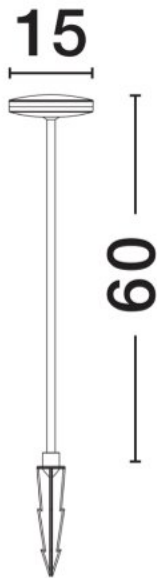

## PRODUCT PHOTOGRAPH

## TECHNICAL DRAWING

## DIMENSION & WEIGHT

LxWxH (cm)	D: 15 H: 60
Cut out (cm)	N/A
Weight (Kgr)	0.82