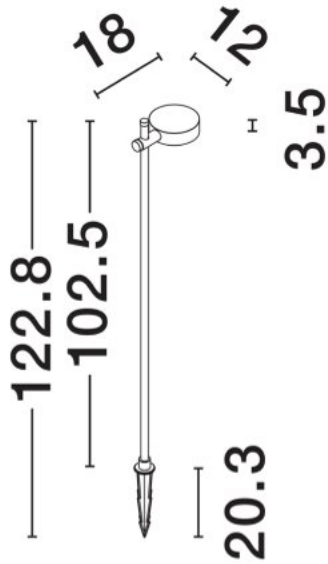

NOVA LUCE

PRODUCT DATASHEET

Version: 001

PRODUCT PHOTOGRAPH

TECHNICAL DRAWING

GENERAL INFORMATION

Product Code	9923400
Collection	Outdoor
Product Category	Bollard
Product Family	Dyol
Mounting Location	Ground
Application Environment	Outdoor
Specifications	Antisalt Protection

DIMENSION & WEIGHT

LxWxH (cm)	D: 12 H: 102
Cut out (cm)	N/A
Weight (Kgr)	1.052

MATERIAL & COLOR

Product Color	Black
Body Material	Aluminium

APPLICATION & MOUNTING

Ambient Working Temp.	Max 45 oC
Type of Protection	IP65
Dimmable	No
Type of Dimming (Optional)	N/A
Mounting type	Surface
Mounting Depth (cm)	N/A
Led Module Replaceable	Yes
Light Source	LED

Power (Nominal)	7 W
Input voltage (Nominal)	220-240Vac
Mains Frequency	50/60Hz

PHOTOMETRICAL DATA

Luminous Flux	735 lm
Color Temperature	3000 K
Light Color (Designation)	Warm White

WARRANTY

Warranty	3 Years
----------	----------------