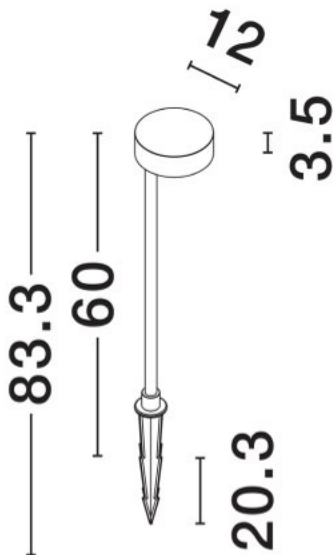

GENERAL INFORMATION

Product Code	9923401
Collection	Outdoor
Product Category	Bollard
Product Family	Dyol
Mounting Location	Ground
Application Environment	Outdoor
Specifications	Antisalt Protection

DIMENSION & WEIGHT

LxWxH (cm)	D: 12 H: 63
Cut out (cm)	N/A
Weight (Kgr)	1.52

MATERIAL & COLOR

Product Color	Black
Body Material	Aluminium

APPLICATION & MOUNTING

Ambient Working Temp.	Max 45 oC
Type of Protection	IP65
Dimmable	No
Type of Dimming (Optional)	N/A
Mounting type	Surface
Mounting Depth (cm)	N/A
Led Module Replaceable	Yes
Light Source	LED

NOVA LUCE S.A

Schimatari Viotias
32009, Greece

+30 22620 58 121
+30 22620 56 743

info@novaluce.com
www.novaluce.com