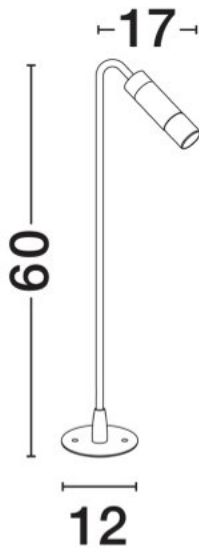

## PRODUCT PHOTOGRAPH

## TECHNICAL DRAWING

## DIMENSION & WEIGHT

LxWxH (cm)	L: 12 W: 17 H: 60
Cut out (cm)	N/A
Weight (Kgr)	0.53