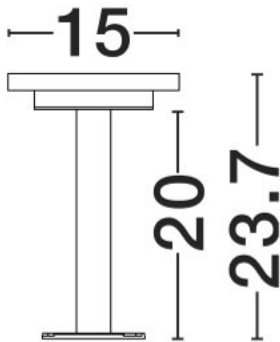

GENERAL INFORMATION

Product Code	9030749
Collection	Outdoor
Product Category	Bollard
Product Family	Nitro
Mounting Location	Ground
Application Environment	Outdoor
Specifications	N/A

DIMENSION & WEIGHT

LxWxH (cm)	D:15 H:23.7 cm
Cut out (cm)	N/A
Weight (Kgr)	0.55

MATERIAL & COLOR

Product Color	Sandy Black
Body Material	Aluminium & Glass

APPLICATION & MOUNTING

Ambient Working Temp.	Max 45 oC
Type of Protection	IP65
Dimmable	No
Type of Dimming	N/A
Mounting type	Surface
Mounting Depth (cm)	N/A
Led Module Replaceable	No
Light Source	LED

NOVA LUCE S.A

Schimatari Viotias
32009, Greece

+30 22620 58 121
+30 22620 56 743

info@novaluce.com
www.novaluce.com