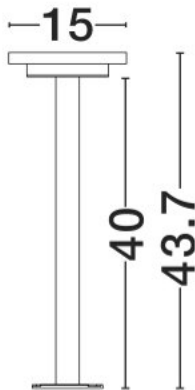

NOVA LUCE

PRODUCT DATASHEET

Version: 001

PRODUCT PHOTOGRAPH

TECHNICAL DRAWING

GENERAL INFORMATION

Product Code	9030750
Collection	Outdoor
Product Category	Bollard
Product Family	Nitro
Mounting Location	Ground
Application Environment	Outdoor
Specifications	N/A

DIMENSION & WEIGHT

LxWxH (cm)	D:15 H:43.7 cm
Cut out (cm)	N/A
Weight (Kgr)	0.7

MATERIAL & COLOR

Product Color	Sandy Black
Body Material	Aluminium & Glass

APPLICATION & MOUNTING

Ambient Working Temp.	Max 45 oC
Type of Protection	IP65
Dimmable	No
Type of Dimming	N/A
Mounting type	Surface
Mounting Depth (cm)	N/A
Led Module Replaceable	No
Light Source	LED

Power (Nominal)	12w
Input voltage (Nominal)	220-240Vac
Mains Frequency	50/60Hz

PHOTOMETRICAL DATA

Luminus Flux	469lm
Color Temperature	3000K
Light Color (Designation)	Warm White

WARRANTY

Warranty	3 Years
----------	----------------