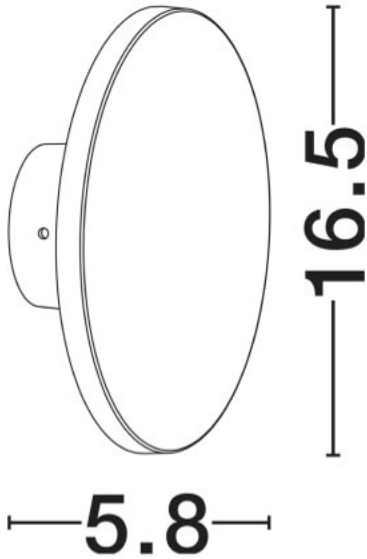

NOVA LUCE

PRODUCT DATASHEET

Version: 001

PRODUCT PHOTOGRAPH

TECHNICAL DRAWING

GENERAL INFORMATION

Product Code	9030824
Collection	Outdoor
Product Category	Wall
Product Family	Tower
Mounting Location	Wall
Application Environment	Outdoor
Specifications	Antisalt Protection

DIMENSION & WEIGHT

LxWxH (cm)	D: 7,6 H: 14
Cut out (cm)	N/A
Weight (Kgr)	0.175

MATERIAL & COLOR

Product Color	White
Body Material	Acrylic & Pc

APPLICATION & MOUNTING

Ambient Working Temp.	Max 45 oC
Type of Protection	IP54
Dimmable	No
Type of Dimming (Optional)	N/A
Mounting type	Surface
Mounting Depth (cm)	N/A
Led Module Replaceable	No
Light Source	LED

Power (Nominal)	8 W
Input voltage (Nominal)	220-240Vac
Mains Frequency	50/60Hz

PHOTOMETRICAL DATA

Luminous Flux	739 lm
Color Temperature	3000 K
Light Color (Designation)	Warm White

WARRANTY

Warranty	3 Years
----------	----------------