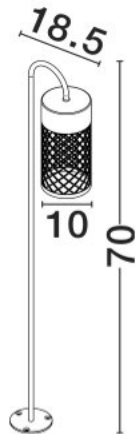

NOVA LUCE

PRODUCT DATASHEET

Version: 001

PRODUCT PHOTOGRAPH

TECHNICAL DRAWING

GENERAL INFORMATION

Product Code	9060231
Collection	Outdoor
Product Category	Bollard
Product Family	Motley
Mounting Location	Ground
Application Environment	Outdoor
Specifications	N/A

DIMENSION & WEIGHT

LxWxH (cm)	D:10 W:18.5 H:100 cm
Cut out (cm)	N/A
Weight (Kgr)	1.4

MATERIAL & COLOR

Product Color	Corten
Body Material	Aluminium & Metal

APPLICATION & MOUNTING

Ambient Working Temp.	Max 45 oC
Type of Protection	IP65
Dimmable	No
Type of Dimming	N/A
Mounting type	Surface
Mounting Depth (cm)	N/A
Led Module Replaceable	No
Light Source	LED

Power (Nominal)	9w
Input voltage (Nominal)	220-240Vac
Mains Frequency	50/60Hz

PHOTOMETRICAL DATA

Luminus Flux	395lm
Color Temperature	3000K
Light Color (Designation)	Warm White

WARRANTY

Warranty	3 Years
----------	----------------