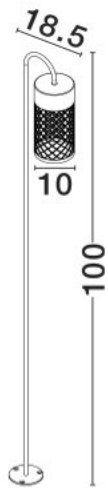

NOVA LUCE

PRODUCT DATASHEET

Version: 001

PRODUCT PHOTOGRAPH

TECHNICAL DRAWING

GENERAL INFORMATION

Product Code	9060230
Collection	Outdoor
Product Category	Bollard
Product Family	Motley
Mounting Location	Ground
Application Environment	Outdoor
Specifications	N/A

DIMENSION & WEIGHT

LxWxH (cm)	D:10 W:18.5 H:100 cm
Cut out (cm)	N/A
Weight (Kgr)	1.4

MATERIAL & COLOR

Product Color	Sandy Black
Body Material	Aluminium & Metal

APPLICATION & MOUNTING

Ambient Working Temp.	Max 45 oC
Type of Protection	IP65
Dimmable	No
Type of Dimming	N/A
Mounting type	Surface
Mounting Depth (cm)	N/A
Led Module Replaceable	No
Light Source	LED

Power (Nominal)	9w
Input voltage (Nominal)	220-240Vac
Mains Frequency	50/60Hz

PHOTOMETRICAL DATA

Luminus Flux	395lm
Color Temperature	3000K
Light Color (Designation)	Warm White

WARRANTY

Warranty	3 Years
----------	----------------