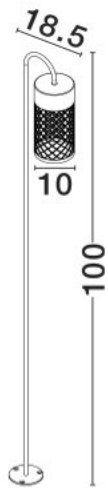

# NOVA LUCE

PRODUCT DATASHEET

Version: 001

## PRODUCT PHOTOGRAPH

## TECHNICAL DRAWING

## DIMENSION & WEIGHT

LxWxH (cm)	D:10 W:18.5 H:70 cm
Cut out (cm)	N/A
Weight (Kgr)	1.27