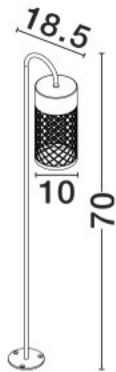

NOVA LUCE

PRODUCT DATASHEET

Version: 001

PRODUCT PHOTOGRAPH

TECHNICAL DRAWING

GENERAL INFORMATION

Product Code	9060233
Collection	Outdoor
Product Category	Bollard
Product Family	Motley
Mounting Location	Ground
Application Environment	Outdoor
Specifications	N/A

DIMENSION & WEIGHT

LxWxH (cm)	D:10 W:18.5 H:70 cm
Cut out (cm)	N/A
Weight (Kgr)	1.27

MATERIAL & COLOR

Product Color	Corten
Body Material	Aluminium & Metal

APPLICATION & MOUNTING

Ambient Working Temp.	Max 45 oC
Type of Protection	IP65
Dimmable	No
Type of Dimming	N/A
Mounting type	Surface
Mounting Depth (cm)	N/A
Led Module Replaceable	No
Light Source	LED

Power (Nominal)	9w
Input voltage (Nominal)	220-240Vac
Mains Frequency	50/60Hz

PHOTOMETRICAL DATA

Luminus Flux	395lm
Color Temperature	3000K
Light Color (Designation)	Warm White

WARRANTY

Warranty	3 Years
----------	----------------