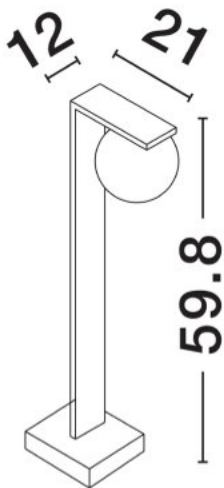

NOVA LUCE

PRODUCT DATASHEET

Version: 001

PRODUCT PHOTOGRAPH

TECHNICAL DRAWING

GENERAL INFORMATION

Product Code	9060246
Collection	Outdoor
Product Category	Bollard
Product Family	Oracle
Mounting Location	Ground
Application Environment	Outdoor
Specifications	Antisalt Protection

DIMENSION & WEIGHT

LxWxH (cm)	L: 12 W: 21 H: 59,8
Cut out (cm)	N/A
Weight (Kgr)	0

MATERIAL & COLOR

Product Color	Black
Body Material	Aluminium & Opal Glass

APPLICATION & MOUNTING

Ambient Working Temp.	Max 45 oC
Type of Protection	IP65
Dimmable	No
Type of Dimming (Optional)	N/A
Mounting type	Surface
Mounting Depth (cm)	N/A
Led Module Replaceable	No
Light Source	LED

Power (Nominal)	8 W
Input voltage (Nominal)	220-240Vac
Mains Frequency	50/60Hz

PHOTOMETRICAL DATA

Luminous Flux	326 lm
Color Temperature	3000 K
Light Color (Designation)	Warm White

WARRANTY

Warranty	3 Years
----------	----------------