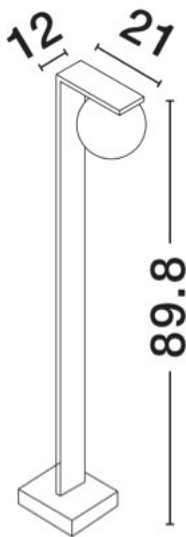

NOVA LUCE

PRODUCT DATASHEET

Version: 001

PRODUCT PHOTOGRAPH

TECHNICAL DRAWING

GENERAL INFORMATION

Product Code	9060245
Collection	Outdoor
Product Category	Bollard
Product Family	Oracle
Mounting Location	Ground
Application Environment	Outdoor
Specifications	Antisalt Protection

DIMENSION & WEIGHT

LxWxH (cm)	L: 12 W: 21 H: 89,8
Cut out (cm)	N/A
Weight (Kgr)	0

MATERIAL & COLOR

Product Color	Black
Body Material	Aluminium & Opal Glass

APPLICATION & MOUNTING

Ambient Working Temp.	Max 45 oC
Type of Protection	IP65
Dimmable	No
Type of Dimming (Optional)	N/A
Mounting type	Surface
Mounting Depth (cm)	N/A
Led Module Replaceable	No
Light Source	LED

Power (Nominal)	8 W
Input voltage (Nominal)	220-240Vac
Mains Frequency	50/60Hz

PHOTOMETRICAL DATA

Luminous Flux	326 lm
Color Temperature	3000 K
Light Color (Designation)	Warm White

WARRANTY

Warranty	3 Years
----------	----------------