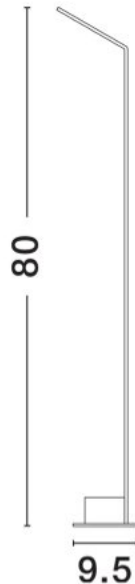

NOVA LUCE

PRODUCT DATASHEET

Version: 001

PRODUCT PHOTOGRAPH

TECHNICAL DRAWING

GENERAL INFORMATION

Product Code	9030724
Collection	Outdoor
Product Category	Bollard
Product Family	Vel
Mounting Location	Ground
Application Environment	Outdoor
Specifications	Antisalt Protection

DIMENSION & WEIGHT

LxWxH (cm)	D: 9,5 H: 80
Cut out (cm)	N/A
Weight (Kgr)	1.125

MATERIAL & COLOR

Product Color	Black
Body Material	Aluminium

APPLICATION & MOUNTING

Ambient Working Temp.	Max 45 oC
Type of Protection	IP65
Dimmable	No
Type of Dimming (Optional)	N/A
Mounting type	Surface
Mounting Depth (cm)	N/A
Led Module Replaceable	No
Light Source	LED

Power (Nominal)	7 W
Input voltage (Nominal)	220-240Vac
Mains Frequency	50/60Hz

PHOTOMETRICAL DATA

Luminous Flux	707 lm
Color Temperature	3000 K
Light Color (Designation)	Warm White

WARRANTY

Warranty	3 Years
----------	----------------