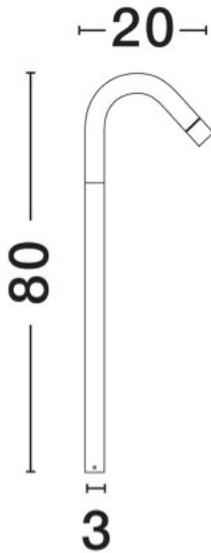

NOVA LUCE

PRODUCT DATASHEET

Version: 001

PRODUCT PHOTOGRAPH

TECHNICAL DRAWING

GENERAL INFORMATION

| | |
|-------------------------|---------------------|
| Product Code | 9030847 |
| Collection | Outdoor |
| Product Category | Bollard |
| Product Family | Gleam |
| Mounting Location | Ground |
| Application Environment | Outdoor |
| Specifications | Antisalt Protection |

DIMENSION & WEIGHT

| | |
|--------------|------------------|
| LxWxH (cm) | L: 20 W: 3 H: 80 |
| Cut out (cm) | N/A |
| Weight (Kgr) | 0.72 |

MATERIAL & COLOR

| | |
|---------------|-------------------|
| Product Color | Black |
| Body Material | Aluminium & Glass |

| | |
|-------------------------|-------------------|
| Power (Nominal) | 5 W |
| Input voltage (Nominal) | 220-240Vac |
| Mains Frequency | 50/60Hz |

PHOTOMETRICAL DATA

| | |
|---------------------------|-------------------|
| Luminus Flux | 183 lm |
| Color Temperature | 3000 K |
| Light Color (Designation) | Warm White |