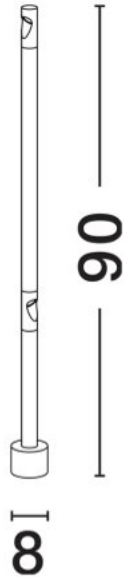

NOVA LUCE

PRODUCT DATASHEET

Version: 001

PRODUCT PHOTOGRAPH

TECHNICAL DRAWING

GENERAL INFORMATION

Product Code	9060250
Collection	Outdoor
Product Category	Bollard
Product Family	Luxor
Mounting Location	Ground
Application Environment	Outdoor
Specifications	Antisalt Protection

DIMENSION & WEIGHT

LxWxH (cm)	D: 8 H: 90
Cut out (cm)	N/A
Weight (Kgr)	0

MATERIAL & COLOR

Product Color	Black
Body Material	Aluminium

APPLICATION & MOUNTING

Ambient Working Temp.	Max 45 oC
Type of Protection	IP65
Dimmable	No
Type of Dimming (Optional)	N/A
Mounting type	Surface
Mounting Depth (cm)	N/A
Led Module Replaceable	No
Light Source	LED

Power (Nominal)	9 W
Input voltage (Nominal)	220-240Vac
Mains Frequency	50/60Hz

PHOTOMETRICAL DATA

Luminus Flux	378 lm
Color Temperature	3000 K
Light Color (Designation)	Warm White

WARRANTY

Warranty	3 Years
----------	----------------