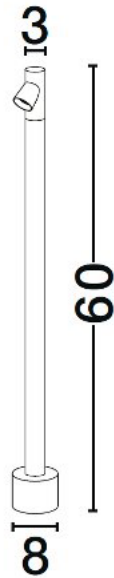

NOVA LUCE

PRODUCT DATASHEET

Version: 001

PRODUCT PHOTOGRAPH

TECHNICAL DRAWING

GENERAL INFORMATION

Product Code	9060247
Collection	Outdoor
Product Category	Bollard
Product Family	Lord
Mounting Location	Ground
Application Environment	Outdoor
Specifications	Antisalt Protection

DIMENSION & WEIGHT

LxWxH (cm)	D: 8 H: 60
Cut out (cm)	N/A
Weight (Kgr)	0

MATERIAL & COLOR

Product Color	Black
Body Material	Aluminium

APPLICATION & MOUNTING

Ambient Working Temp.	Max 45 oC
Type of Protection	IP65
Dimmable	No
Type of Dimming (Optional)	N/A
Mounting type	Surface
Mounting Depth (cm)	N/A
Led Module Replaceable	No
Light Source	LED

Power (Nominal)	4 W
Input voltage (Nominal)	220-240Vac
Mains Frequency	50/60Hz

PHOTOMETRICAL DATA

Luminous Flux	217 lm
Color Temperature	3000 K
Light Color (Designation)	Warm White

WARRANTY

Warranty	3 Years
----------	----------------