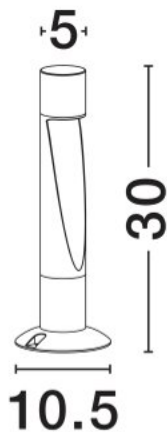

NOVA LUCE

PRODUCT DATASHEET

Version: 001

PRODUCT PHOTOGRAPH

GENERAL INFORMATION

Product Code	9971466
Collection	Outdoor
Product Category	Bollard
Product Family	Nooi
Mounting Location	Ground
Application Environment	Outdoor
Specifications	N/A

DIMENSION & WEIGHT

LxWxH (cm)	D:10.5 H:30 cm
Cut out (cm)	N/A
Weight (Kgr)	0.35

TECHNICAL DRAWING

MATERIAL & COLOR

Product Color	Dark Anthracite
Body Material	Aluminium & Glass

APPLICATION & MOUNTING

Ambient Working Temp.	Max 45 oC
Type of Protection	IP65
Dimmable	No
Type of Dimming	N/A
Mounting type	Surface
Mounting Depth (cm)	N/A
Led Module Replaceable	No
Light Source	LED

Power (Nominal)	6w
Input voltage (Nominal)	220-240Vac
Mains Frequency	50/60Hz

PHOTOMETRICAL DATA

Luminus Flux	185lm
Color Temperature	3000K
Light Color (Designation)	Warm White

WARRANTY

Warranty	3 Years
----------	----------------