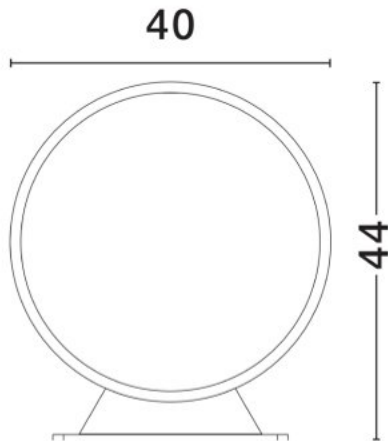

GENERAL INFORMATION

Product Code	9030717
Collection	Outdoor
Product Category	Floor
Product Family	Mib
Mounting Location	Ground
Application Environment	Outdoor
Specifications	Antisalt Protection

DIMENSION & WEIGHT

LxWxH (cm)	D: 40 H: 44
Cut out (cm)	N/A
Weight (Kgr)	1.875

MATERIAL & COLOR

Product Color	Black
Body Material	Aluminium

APPLICATION & MOUNTING

Ambient Working Temp.	Max 45 oC
Type of Protection	IP65
Dimmable	No
Type of Dimming (Optional)	N/A
Mounting type	Surface
Mounting Depth (cm)	N/A
Led Module Replaceable	No
Light Source	LED

NOVA LUCE S.A

Schimatari Viotias
32009, Greece

+30 22620 58 121
+30 22620 56 743

info@novaluce.com
www.novaluce.com