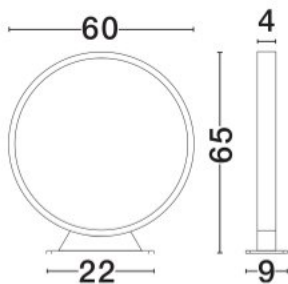

PRODUCT PHOTOGRAPH

TECHNICAL DRAWING

GENERAL INFORMATION

Product Code	9030114
Collection	Outdoor
Product Category	Bollard
Product Family	Metro
Mounting Location	Ground
Application Environment	Outdoor
Specifications	N/A

DIMENSION & WEIGHT

LxWxH (cm)	D: 60 H: 65 cm
Cut out (cm)	N/A
Weight (Kgr)	1.4

MATERIAL & COLOR

Product Color	Sandy Black
Body Material	Aluminium

APPLICATION & MOUNTING

Ambient Working Temp.	Max 45 oC
Type of Protection	IP54
Dimmable	No
Type of Dimming	N/A
Mounting type	Surface
Mounting Depth (cm)	N/A
Led Module Replaceable	No
Light Source	LED

NOVA LUCE

PRODUCT DATASHEET

Version: 001

ELECTRICAL DATA

Power (Nominal)	10w
Input voltage (Nominal)	220-240Vac
Mains Frequency	50/60Hz

PHOTOMETRICAL DATA

Luminus Flux	883lm
Color Temperature	3000K
Light Color (Designation)	Warm White