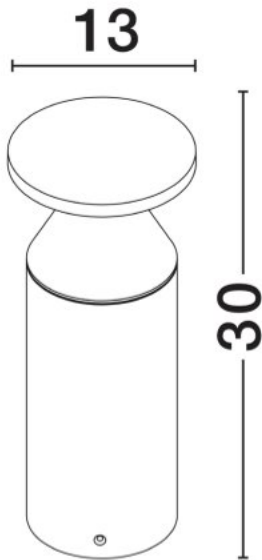

NOVA LUCE

PRODUCT DATASHEET

Version: 001

PRODUCT PHOTOGRAPH

GENERAL INFORMATION

Product Code	9030718
Collection	Outdoor
Product Category	Bollard
Product Family	Neve
Mounting Location	Ground
Application Environment	Outdoor
Specifications	Antisalt Protection

DIMENSION & WEIGHT

LxWxH (cm)	D: 13 H: 30
Cut out (cm)	N/A
Weight (Kgr)	0.945

TECHNICAL DRAWING

MATERIAL & COLOR

Product Color	Black
Body Material	Aluminium

APPLICATION & MOUNTING

Ambient Working Temp.	Max 45 oC
Type of Protection	IP65
Dimmable	No
Type of Dimming (Optional)	N/A
Mounting type	Surface
Mounting Depth (cm)	N/A
Led Module Replaceable	No
Light Source	LED

Power (Nominal)	11 W
Input voltage (Nominal)	220-240Vac
Mains Frequency	50/60Hz

PHOTOMETRICAL DATA

Luminous Flux	600 lm
Color Temperature	3000 K
Light Color (Designation)	Warm White

WARRANTY

Warranty	3 Years
----------	----------------