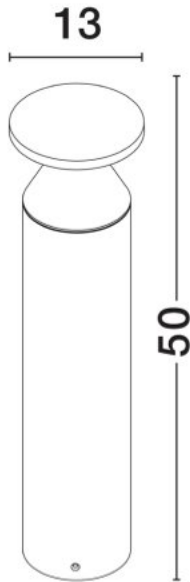

NOVA LUCE

PRODUCT DATASHEET

Version: 001

PRODUCT PHOTOGRAPH

GENERAL INFORMATION

Product Code	9030719
Collection	Outdoor
Product Category	Bollard
Product Family	Neve
Mounting Location	Ground
Application Environment	Outdoor
Specifications	Antisalt Protection

DIMENSION & WEIGHT

LxWxH (cm)	D: 13 H: 50
Cut out (cm)	N/A
Weight (Kgr)	1.27

TECHNICAL DRAWING

MATERIAL & COLOR

Product Color	Black
Body Material	Aluminium

APPLICATION & MOUNTING

Ambient Working Temp.	Max 45 oC
Type of Protection	IP65
Dimmable	No
Type of Dimming (Optional)	N/A
Mounting type	Surface
Mounting Depth (cm)	N/A
Led Module Replaceable	No
Light Source	LED

Power (Nominal)	11 W
Input voltage (Nominal)	220-240Vac
Mains Frequency	50/60Hz

PHOTOMETRICAL DATA

Luminus Flux	600 lm
Color Temperature	3000 K
Light Color (Designation)	Warm White

WARRANTY

Warranty	3 Years
----------	----------------