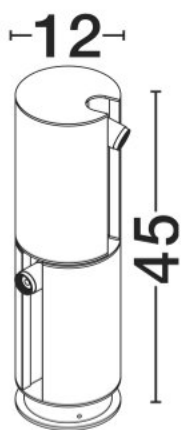

NOVA LUCE

PRODUCT DATASHEET

Version: 001

PRODUCT PHOTOGRAPH

TECHNICAL DRAWING

GENERAL INFORMATION

Product Code	9695506
Collection	Outdoor
Product Category	Bollard
Product Family	Taglio
Mounting Location	Ground
Application Environment	Outdoor
Specifications	N/A

DIMENSION & WEIGHT

LxWxH (cm)	D:12 H:45 cm
Cut out (cm)	N/A
Weight (Kgr)	3.1

MATERIAL & COLOR

Product Color	Sandy Black
Body Material	Aluminium

APPLICATION & MOUNTING

Ambient Working Temp.	Max 45 oC
Type of Protection	IP65
Dimmable	No
Type of Dimming	N/A
Mounting type	Surface
Mounting Depth (cm)	N/A
Led Module Replaceable	No
Light Source	LED

Power (Nominal)	5w
Input voltage (Nominal)	220-240Vac
Mains Frequency	50/60Hz

PHOTOMETRICAL DATA

Luminus Flux	332lm
Color Temperature	3000K
Light Color (Designation)	Warm White

WARRANTY

Warranty	3 Years
----------	----------------