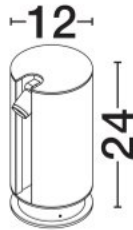

NOVA LUCE

PRODUCT DATASHEET

Version: 001

PRODUCT PHOTOGRAPH

GENERAL INFORMATION

Product Code	9695505
Collection	Outdoor
Product Category	Bollard
Product Family	Taglio
Mounting Location	Ground
Application Environment	Outdoor
Specifications	N/A

DIMENSION & WEIGHT

LxWxH (cm)	D:12 H:24 cm
Cut out (cm)	N/A
Weight (Kgr)	1.65

TECHNICAL DRAWING

MATERIAL & COLOR

Product Color	Sandy Black
Body Material	Aluminium

APPLICATION & MOUNTING

Ambient Working Temp.	Max 45 oC
Type of Protection	IP65
Dimmable	No
Type of Dimming	N/A
Mounting type	Surface
Mounting Depth (cm)	N/A
Led Module Replaceable	No
Light Source	LED