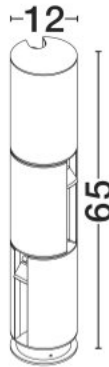

NOVA LUCE

PRODUCT DATASHEET

Version: 001

PRODUCT PHOTOGRAPH

TECHNICAL DRAWING

GENERAL INFORMATION

Product Code	9695507
Collection	Outdoor
Product Category	Bollard
Product Family	Taglio
Mounting Location	Ground
Application Environment	Outdoor
Specifications	N/A

DIMENSION & WEIGHT

LxWxH (cm)	D:12 H:65 cm
Cut out (cm)	N/A
Weight (Kgr)	4.38

MATERIAL & COLOR

Product Color	Sandy Black
Body Material	Aluminium

APPLICATION & MOUNTING

Ambient Working Temp.	Max 45 oC
Type of Protection	IP65
Dimmable	No
Type of Dimming	N/A
Mounting type	Surface
Mounting Depth (cm)	N/A
Led Module Replaceable	No
Light Source	LED

Power (Nominal)	8w
Input voltage (Nominal)	220-240Vac
Mains Frequency	50/60Hz

PHOTOMETRICAL DATA

Luminus Flux	535lm
Color Temperature	3000K
Light Color (Designation)	Warm White

WARRANTY

Warranty	3 Years
----------	----------------