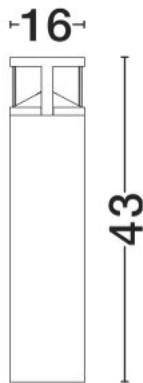

## PRODUCT PHOTOGRAPH

## TECHNICAL DRAWING

## DIMENSION & WEIGHT

LxWxH (cm)	D:16 H:43 cm
Cut out (cm)	N/A
Weight (Kgr)	3.2