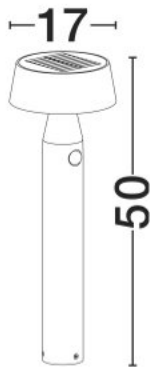

## PRODUCT PHOTOGRAPH

## TECHNICAL DRAWING

## DIMENSION & WEIGHT

LxWxH (cm)	D:17 H:50 cm
Cut out (cm)	N/A
Weight (Kgr)	1.726