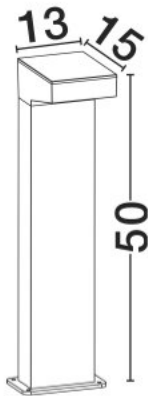

NOVA LUCE

PRODUCT DATASHEET

Version: 001

PRODUCT PHOTOGRAPH

GENERAL INFORMATION

Product Code	9136429
Collection	Outdoor
Product Category	Bollard
Product Family	Rob
Mounting Location	Ground
Application Environment	Outdoor
Specifications	N/A

DIMENSION & WEIGHT

LxWxH (cm)	L:13 W:15 H:50 cm
Cut out (cm)	N/A
Weight (Kgr)	1.6

TECHNICAL DRAWING

MATERIAL & COLOR

Product Color	Sandy Black
Body Material	Aluminium & Glass

APPLICATION & MOUNTING

Ambient Working Temp.	Max 45 oC
Type of Protection	IP65
Dimmable	No
Type of Dimming	N/A
Mounting type	Surface
Mounting Depth (cm)	N/A
Led Module Replaceable	No
Light Source	LED