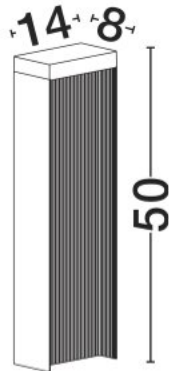

NOVA LUCE

PRODUCT DATASHEET

Version: 001

PRODUCT PHOTOGRAPH

GENERAL INFORMATION

Product Code	9136423
Collection	Outdoor
Product Category	Bollard
Product Family	Alley
Mounting Location	Ground
Application Environment	Outdoor
Specifications	N/A

DIMENSION & WEIGHT

LxWxH (cm)	L:14 W:8 H:50 cm
Cut out (cm)	N/A
Weight (Kgr)	1.6

TECHNICAL DRAWING

MATERIAL & COLOR

Product Color	Dark Anthracite
Body Material	Aluminium & Glass

APPLICATION & MOUNTING

Ambient Working Temp.	Max 45 oC
Type of Protection	IP65
Dimmable	No
Type of Dimming	N/A
Mounting type	Surface
Mounting Depth (cm)	N/A
Led Module Replaceable	No
Light Source	LED

Power (Nominal)	8w
Input voltage (Nominal)	220-240Vac
Mains Frequency	50/60Hz

PHOTOMETRICAL DATA

Luminus Flux	365lm
Color Temperature	3000K
Light Color (Designation)	Warm White

WARRANTY

Warranty	3 Years
----------	----------------