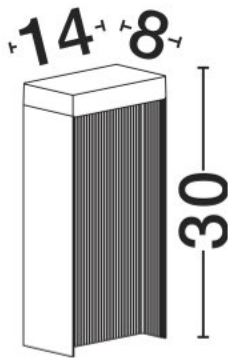

NOVA LUCE

PRODUCT DATASHEET

Version: 001

PRODUCT PHOTOGRAPH

GENERAL INFORMATION

Product Code	9136422
Collection	Outdoor
Product Category	Bollard
Product Family	Alley
Mounting Location	Ground
Application Environment	Outdoor
Specifications	N/A

DIMENSION & WEIGHT

LxWxH (cm)	L:14 W:8 H:30 cm
Cut out (cm)	N/A
Weight (Kgr)	1.13

TECHNICAL DRAWING

MATERIAL & COLOR

Product Color	Dark Anthracite
Body Material	Aluminium & Glass

APPLICATION & MOUNTING

Ambient Working Temp.	Max 45 oC
Type of Protection	IP65
Dimmable	No
Type of Dimming	N/A
Mounting type	Surface
Mounting Depth (cm)	N/A
Led Module Replaceable	No
Light Source	LED

NOVA LUCE S.A

Schimatari Viotias
32009, Greece

+30 22620 58 121
+30 22620 56 743

info@novaluce.com
www.novaluce.com