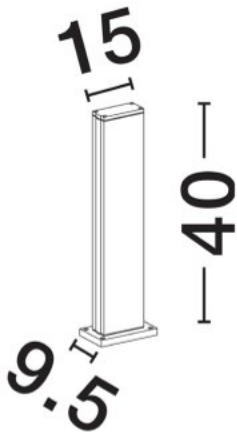

NOVA LUCE

PRODUCT DATASHEET

Version: 001

PRODUCT PHOTOGRAPH

TECHNICAL DRAWING

GENERAL INFORMATION

Product Code	9030854
Collection	Outdoor
Product Category	Bollard
Product Family	Sasso
Mounting Location	Ground
Application Environment	Outdoor
Specifications	Antisalt Protection

DIMENSION & WEIGHT

LxWxH (cm)	L: 15 W: 9,5 H: 40
Cut out (cm)	N/A
Weight (Kgr)	1.3

MATERIAL & COLOR

Product Color	Black
Body Material	Aluminium & Pc

APPLICATION & MOUNTING

Ambient Working Temp.	Max 45 oC
Type of Protection	IP54
Dimmable	No
Type of Dimming (Optional)	N/A
Mounting type	Surface
Mounting Depth (cm)	N/A
Led Module Replaceable	Yes
Light Source	LED

Power (Nominal)	9 W
Input voltage (Nominal)	220-240Vac
Mains Frequency	50/60Hz

PHOTOMETRICAL DATA

Luminous Flux	374 lm
Color Temperature	3000 K
Light Color (Designation)	Warm White

WARRANTY

Warranty	3 Years
----------	----------------