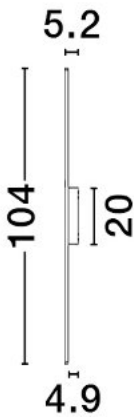

NOVA LUCE

PRODUCT DATASHEET

Version: 001

ELECTRICAL DATA

Power (Nominal)	20W
Input voltage (Nominal)	220-240Vac
Mains Frequency	50/60Hz

PHOTOMETRICAL DATA

Luminus Flux	1706
Color Temperature	3000K
Light Color (Designation)	Warm White

WARRANTY

Warranty	3 Years
----------	----------------

CERTIFICATES

Certificates	CE,UKCA
--------------	----------------

NOVA LUCE

PRODUCT DATASHEET

Version: 001

PRODUCT PHOTOGRAPH

TECHNICAL DRAWING

GENERAL INFORMATION

Product Code	9923409
Collection	Decorative
Product Category	Outdoor
Product Family	Aneth
Mounting Location	Wall
Application Environment	Outdoor

DIMENSION & WEIGHT

LxWxH (cm)	L: 5.2 H: 104
Cut out (cm)	N/A
Weight (Kgr)	N/A