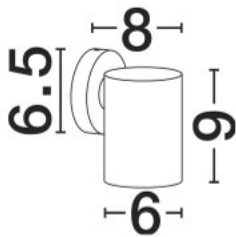

CERTIFICATES

| | |
|--------------|----------------|
| Certificates | CE,UKCA |
|--------------|----------------|

PRODUCT PHOTOGRAPH

TECHNICAL DRAWING

GENERAL INFORMATION

| | |
|-------------------------|---------|
| Product Code | 9971463 |
| Collection | Outdoor |
| Product Category | Wall |
| Product Family | Jackie |
| Mounting Location | Wall |
| Application Environment | Outdoor |
| Specifications | N/A |

DIMENSION & WEIGHT

| | |
|--------------|----------------|
| LxWxH (cm) | D:6 W:8 H:8 cm |
| Cut out (cm) | N/A |
| Weight (Kgr) | 0.3 |

MATERIAL & COLOR

| | |
|---------------|-------------------|
| Product Color | Sandy White |
| Body Material | Aluminium & Glass |