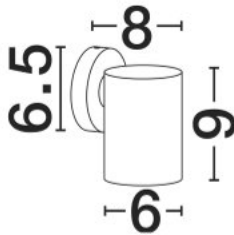

NOVA LUCE

PRODUCT DATASHEET

Version: 001

PRODUCT PHOTOGRAPH

GENERAL INFORMATION

Product Code	9971464
Collection	Outdoor
Product Category	Wall
Product Family	Jackie
Mounting Location	Wall
Application Environment	Outdoor
Specifications	N/A

DIMENSION & WEIGHT

LxWxH (cm)	D:6 W:8 H:8 cm
Cut out (cm)	N/A
Weight (Kgr)	0.3

TECHNICAL DRAWING

MATERIAL & COLOR

Product Color	Corten
Body Material	Aluminium & Glass

APPLICATION & MOUNTING

Ambient Working Temp.	Max 45 oC
Type of Protection	IP65
Dimmable	No
Type of Dimming	N/A
Mounting type	Surface
Mounting Depth (cm)	N/A
Led Module Replaceable	No
Light Source	LED

NOVA LUCE S.A

Schimatari Viotias
32009, Greece

+30 22620 58 121
+30 22620 56 743

info@novaluce.com
www.novaluce.com