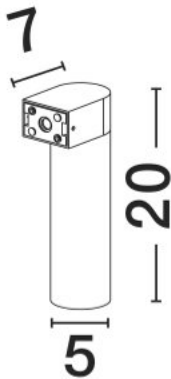

NOVA LUCE

PRODUCT DATASHEET

Version: 001

ELECTRICAL DATA

Power (Nominal)	5w
Input voltage (Nominal)	220-240Vac
Mains Frequency	50/60Hz

PHOTOMETRICAL DATA

Luminus Flux	310lm
Color Temperature	3000K
Light Color (Designation)	Warm White

TECHNICAL DRAWING

GENERAL INFORMATION

Product Code	9971459
Collection	Outdoor
Product Category	Wall
Product Family	Lusy
Mounting Location	Wall
Application Environment	Outdoor
Specifications	N/A

DIMENSION & WEIGHT

LxWxH (cm)	D:5 W:7 H:20 cm
Cut out (cm)	N/A
Weight (Kgr)	0.34

MATERIAL & COLOR

Product Color	Corten
Body Material	Aluminium & Glass

APPLICATION & MOUNTING

Ambient Working Temp.	Max 45 oC
Type of Protection	IP65
Dimmable	No
Type of Dimming	N/A
Mounting type	Surface
Mounting Depth (cm)	N/A
Led Module Replaceable	No
Light Source	LED