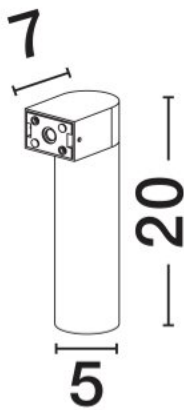

NOVA LUCE

PRODUCT DATASHEET

Version: 001

PRODUCT PHOTOGRAPH

GENERAL INFORMATION

Product Code	9971457
Collection	Outdoor
Product Category	Wall
Product Family	Lusy
Mounting Location	Wall
Application Environment	Outdoor
Specifications	N/A

DIMENSION & WEIGHT

LxWxH (cm)	D:5 W:7 H:20 cm
Cut out (cm)	N/A
Weight (Kgr)	0.325

TECHNICAL DRAWING

MATERIAL & COLOR

Product Color	Dark Anthracite
Body Material	Aluminium & Glass

APPLICATION & MOUNTING

Ambient Working Temp.	Max 45 oC
Type of Protection	IP65
Dimmable	No
Type of Dimming	N/A
Mounting type	Surface
Mounting Depth (cm)	N/A
Led Module Replaceable	No
Light Source	LED

NOVA LUCE S.A

Schimatari Viotias
32009, Greece

+30 22620 58 121
+30 22620 56 743

info@novaluce.com
www.novaluce.com