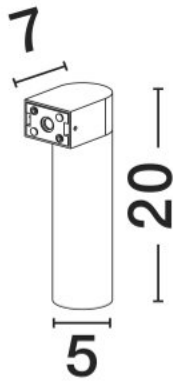

NOVA LUCE

PRODUCT DATASHEET

Version: 001

PRODUCT PHOTOGRAPH

GENERAL INFORMATION

Product Code	9971458
Collection	Outdoor
Product Category	Wall
Product Family	Lusy
Mounting Location	Wall
Application Environment	Outdoor
Specifications	N/A

DIMENSION & WEIGHT

LxWxH (cm)	D:5 W:7 H:20 cm
Cut out (cm)	N/A
Weight (Kgr)	0.34

TECHNICAL DRAWING

MATERIAL & COLOR

Product Color	Sandy White
Body Material	Aluminium & Glass

APPLICATION & MOUNTING

Ambient Working Temp.	Max 45 oC
Type of Protection	IP65
Dimmable	No
Type of Dimming	N/A
Mounting type	Surface
Mounting Depth (cm)	N/A
Led Module Replaceable	No
Light Source	LED

NOVA LUCE S.A

Schimatari Viotias
32009, Greece

+30 22620 58 121
+30 22620 56 743

info@novaluce.com
www.novaluce.com