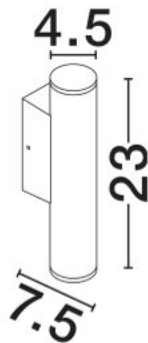

NOVA LUCE

PRODUCT DATASHEET

Version: 001

PRODUCT PHOTOGRAPH

GENERAL INFORMATION

Product Code	9050721
Collection	Outdoor
Product Category	Wall
Product Family	Torrin
Mounting Location	Wall
Application Environment	Outdoor
Specifications	N/A

DIMENSION & WEIGHT

LxWxH (cm)	D:4.5 W:7 H:23 cm
Cut out (cm)	N/A
Weight (Kgr)	0.43

TECHNICAL DRAWING

MATERIAL & COLOR

Product Color	Corten
Body Material	Aluminium & Glass

APPLICATION & MOUNTING

Ambient Working Temp.	Max 45 oC
Type of Protection	IP65
Dimmable	No
Type of Dimming	N/A
Mounting type	Surface
Mounting Depth (cm)	N/A
Led Module Replaceable	No
Light Source	LED

NOVA LUCE S.A

Schimatari Viotias
32009, Greece

+30 22620 58 121
+30 22620 56 743

info@novaluce.com
www.novaluce.com