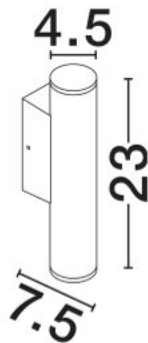

NOVA LUCE

PRODUCT DATASHEET

Version: 001

ELECTRICAL DATA

Power (Nominal)	3w
Input voltage (Nominal)	220-240Vac
Mains Frequency	50/60Hz

PHOTOMETRICAL DATA

Luminus Flux	230lm
Color Temperature	2700K
Light Color (Designation)	Warm White

NOVA LUCE

PRODUCT DATASHEET

Version: 001

PRODUCT PHOTOGRAPH

GENERAL INFORMATION

Product Code	9050715
Collection	Outdoor
Product Category	Wall
Product Family	Torrin
Mounting Location	Wall
Application Environment	Outdoor
Specifications	N/A

DIMENSION & WEIGHT

LxWxH (cm)	D:4.5 W:7 H:23 cm
Cut out (cm)	N/A
Weight (Kgr)	0.42

TECHNICAL DRAWING

MATERIAL & COLOR

Product Color	Corten
Body Material	Aluminium & Glass

APPLICATION & MOUNTING

Ambient Working Temp.	Max 45 oC
Type of Protection	IP65
Dimmable	No
Type of Dimming	N/A
Mounting type	Surface
Mounting Depth (cm)	N/A
Led Module Replaceable	No
Light Source	LED