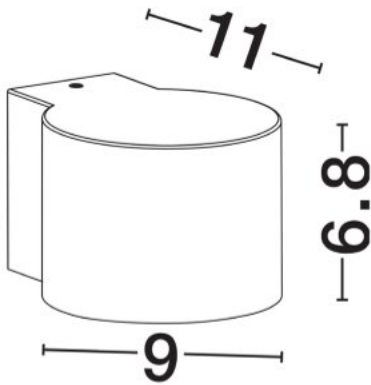

TECHNICAL DRAWING

MATERIAL & COLOR

Product Color	Black
Body Material	Aluminium & Glass

APPLICATION & MOUNTING

Ambient Working Temp.	Max 45 oC
Type of Protection	IP54
Dimmable	No
Type of Dimming (Optional)	N/A
Mounting type	Surface
Mounting Depth (cm)	N/A
Led Module Replaceable	No
Light Source	LED

NOVA LUCE S.A

Schimatari Viotias
32009, Greece

+30 22620 58 121
+30 22620 56 743

info@novaluce.com
www.novaluce.com