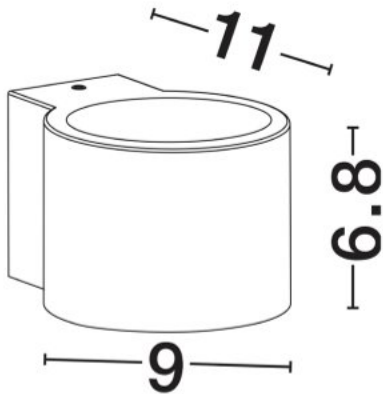

NOVA LUCE

PRODUCT DATASHEET

Version: 001

PRODUCT PHOTOGRAPH

TECHNICAL DRAWING

GENERAL INFORMATION

Product Code	9030801
Collection	Outdoor
Product Category	Wall
Product Family	Beta
Mounting Location	Wall
Application Environment	Outdoor
Specifications	Antisalt Protection

DIMENSION & WEIGHT

LxWxH (cm)	L: 9 W: 11.5 H: 6.8
Cut out (cm)	N/A
Weight (Kgr)	0.45

MATERIAL & COLOR

Product Color	Black
Body Material	Aluminium & Glass

APPLICATION & MOUNTING

Ambient Working Temp.	Max 45 oC
Type of Protection	IP54
Dimmable	No
Type of Dimming (Optional)	N/A
Mounting type	Surface
Mounting Depth (cm)	N/A
Led Module Replaceable	No
Light Source	LED

NOVA LUCE S.A

Schimatari Viotias
32009, Greece

+30 22620 58 121
+30 22620 56 743

info@novaluce.com
www.novaluce.com