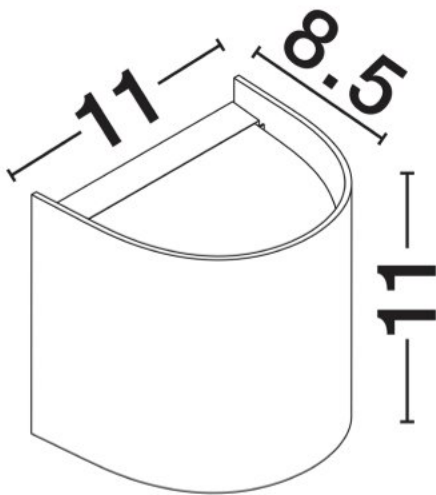

NOVA LUCE

PRODUCT DATASHEET

Version: 001

ELECTRICAL DATA

Power (Nominal)	10 W
Input voltage (Nominal)	220-240Vac
Mains Frequency	50/60Hz

PHOTOMETRICAL DATA

Luminous Flux	Depends on the lamp
Color Temperature	Depends on the lamp
Light Color (Designation)	Depends on the lamp

TECHNICAL DRAWING

GENERAL INFORMATION

Product Code	9030833
Collection	Outdoor
Product Category	Wall
Product Family	York
Mounting Location	Wall
Application Environment	Outdoor
Specifications	Antisalt Protection

DIMENSION & WEIGHT

LxWxH (cm)	L: 11 W: 8,5 H: 19,5
Cut out (cm)	N/A
Weight (Kgr)	0.37

MATERIAL & COLOR

Product Color	White
Body Material	Acrylic & Pc

APPLICATION & MOUNTING

Ambient Working Temp.	Max 45 oC
Type of Protection	IP65
Dimmable	Depends on the lamp
Type of Dimming (Optional)	Depends on the lamp
Mounting type	Surface
Mounting Depth (cm)	N/A
Led Module Replaceable	Yes
Light Source	LED GU10