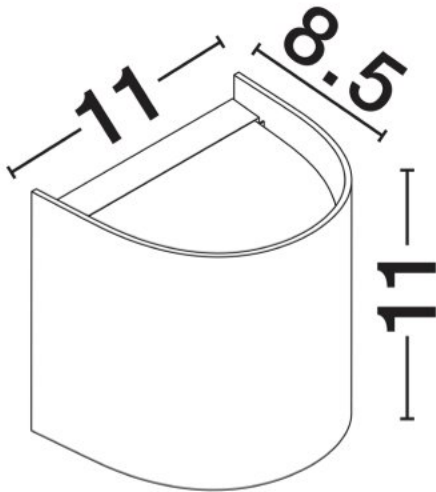

NOVA LUCE

PRODUCT DATASHEET

Version: 001

ELECTRICAL DATA

Power (Nominal)	10 W
Input voltage (Nominal)	220-240Vac
Mains Frequency	50/60Hz

PHOTOMETRICAL DATA

Luminous Flux	Depends on the lamp
Color Temperature	Depends on the lamp
Light Color (Designation)	Depends on the lamp

TECHNICAL DRAWING

GENERAL INFORMATION

Product Code	9030832
Collection	Outdoor
Product Category	Wall
Product Family	York
Mounting Location	Wall
Application Environment	Outdoor
Specifications	Antisalt Protection

DIMENSION & WEIGHT

LxWxH (cm)	L: 11 W: 8,5 H: 19,5
Cut out (cm)	N/A
Weight (Kgr)	0.37

MATERIAL & COLOR

Product Color	Black
Body Material	Acrylic & Pc

APPLICATION & MOUNTING

Ambient Working Temp.	Max 45 oC
Type of Protection	IP65
Dimmable	Depends on the lamp
Type of Dimming (Optional)	Depends on the lamp
Mounting type	Surface
Mounting Depth (cm)	N/A
Led Module Replaceable	Yes
Light Source	LED GU10