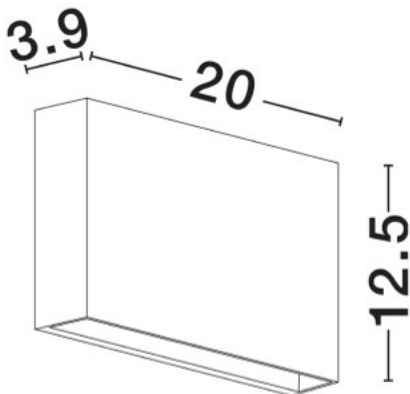

NOVA LUCE

PRODUCT DATASHEET

Version: 001

ELECTRICAL DATA

Power (Nominal)	8 W
Input voltage (Nominal)	220-240Vac
Mains Frequency	50/60Hz

PHOTOMETRICAL DATA

Luminous Flux	756 lm
Color Temperature	3000 K
Light Color (Designation)	Warm White

LxWxH (cm)	L: 16,5 W: 5,8 H: 16,5
Cut out (cm)	N/A
Weight (Kgr)	0.28

TECHNICAL DRAWING

MATERIAL & COLOR

Product Color	White
Body Material	Acrylic & Pc

APPLICATION & MOUNTING

Ambient Working Temp.	Max 45 oC
Type of Protection	IP65
Dimmable	No
Type of Dimming (Optional)	N/A
Mounting type	Surface
Mounting Depth (cm)	N/A
Led Module Replaceable	No
Light Source	LED