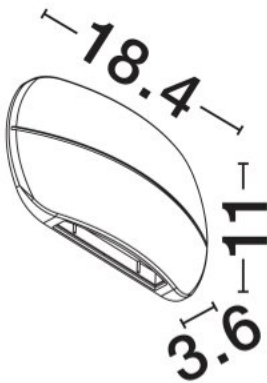

TECHNICAL DRAWING

GENERAL INFORMATION

Product Code	9030746
Collection	Outdoor
Product Category	Wall
Product Family	Prato
Mounting Location	Wall
Application Environment	Outdoor
Specifications	N/A

DIMENSION & WEIGHT

LxWxH (cm)	L:18.4 W:11 H:3.6 cm
Cut out (cm)	N/A
Weight (Kgr)	0.44

MATERIAL & COLOR

Product Color	Sandy Black
Body Material	Aluminium & Glass

APPLICATION & MOUNTING

Ambient Working Temp.	Max 45 oC
Type of Protection	IP65
Dimmable	No
Type of Dimming	N/A
Mounting type	Surface
Mounting Depth (cm)	N/A
Led Module Replaceable	No
Light Source	LED

NOVA LUCE S.A

Schimatari Viotias
32009, Greece

+30 22620 58 121
+30 22620 56 743

info@novaluce.com
www.novaluce.com