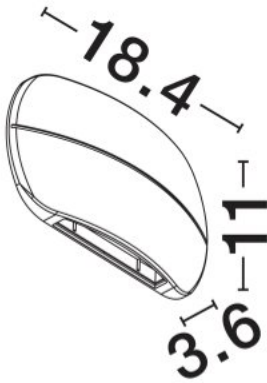

TECHNICAL DRAWING

MATERIAL & COLOR

Product Color	Sandy White
Body Material	Aluminium & Glass

APPLICATION & MOUNTING

Ambient Working Temp.	Max 45 oC
Type of Protection	IP65
Dimmable	No
Type of Dimming	N/A
Mounting type	Surface
Mounting Depth (cm)	N/A
Led Module Replaceable	No
Light Source	LED

NOVA LUCE S.A

Schimatari Viotias
32009, Greece

+30 22620 58 121
+30 22620 56 743

info@novaluce.com
www.novaluce.com