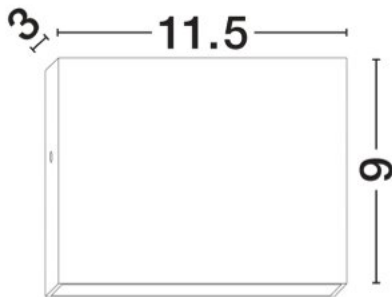

GENERAL INFORMATION

Product Code	9030817
Collection	Outdoor
Product Category	Wall
Product Family	Tick
Mounting Location	Wall
Application Environment	Outdoor
Specifications	Antisalt Protection

DIMENSION & WEIGHT

LxWxH (cm)	L: 11,5 W: 3 H: 9
Cut out (cm)	N/A
Weight (Kgr)	0.33

MATERIAL & COLOR

Product Color	Black
Body Material	Aluminium & Pc

APPLICATION & MOUNTING

Ambient Working Temp.	Max 45 oC
Type of Protection	IP54
Dimmable	No
Type of Dimming (Optional)	N/A
Mounting type	Surface
Mounting Depth (cm)	N/A
Led Module Replaceable	No
Light Source	LED

NOVA LUCE S.A

Schimatari Viotias
32009, Greece

+30 22620 58 121
+30 22620 56 743

info@novaluce.com
www.novaluce.com